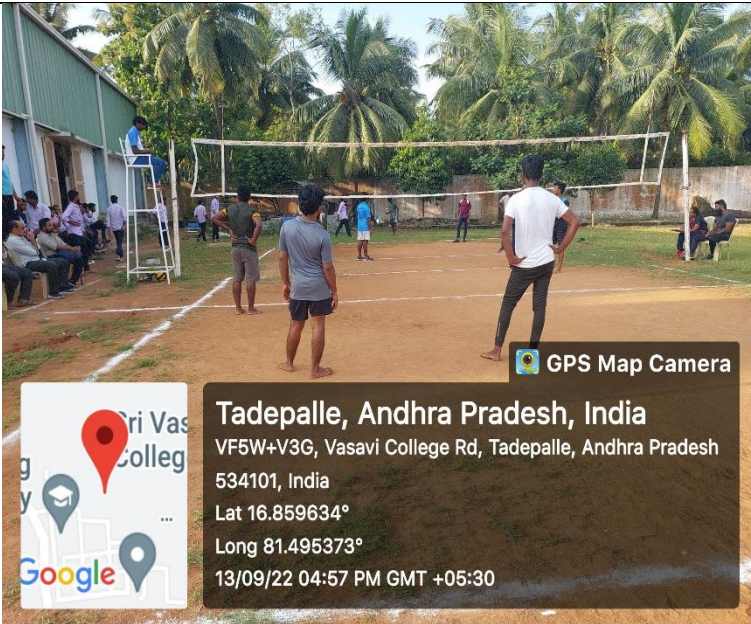

VOLLEY BALL COURT